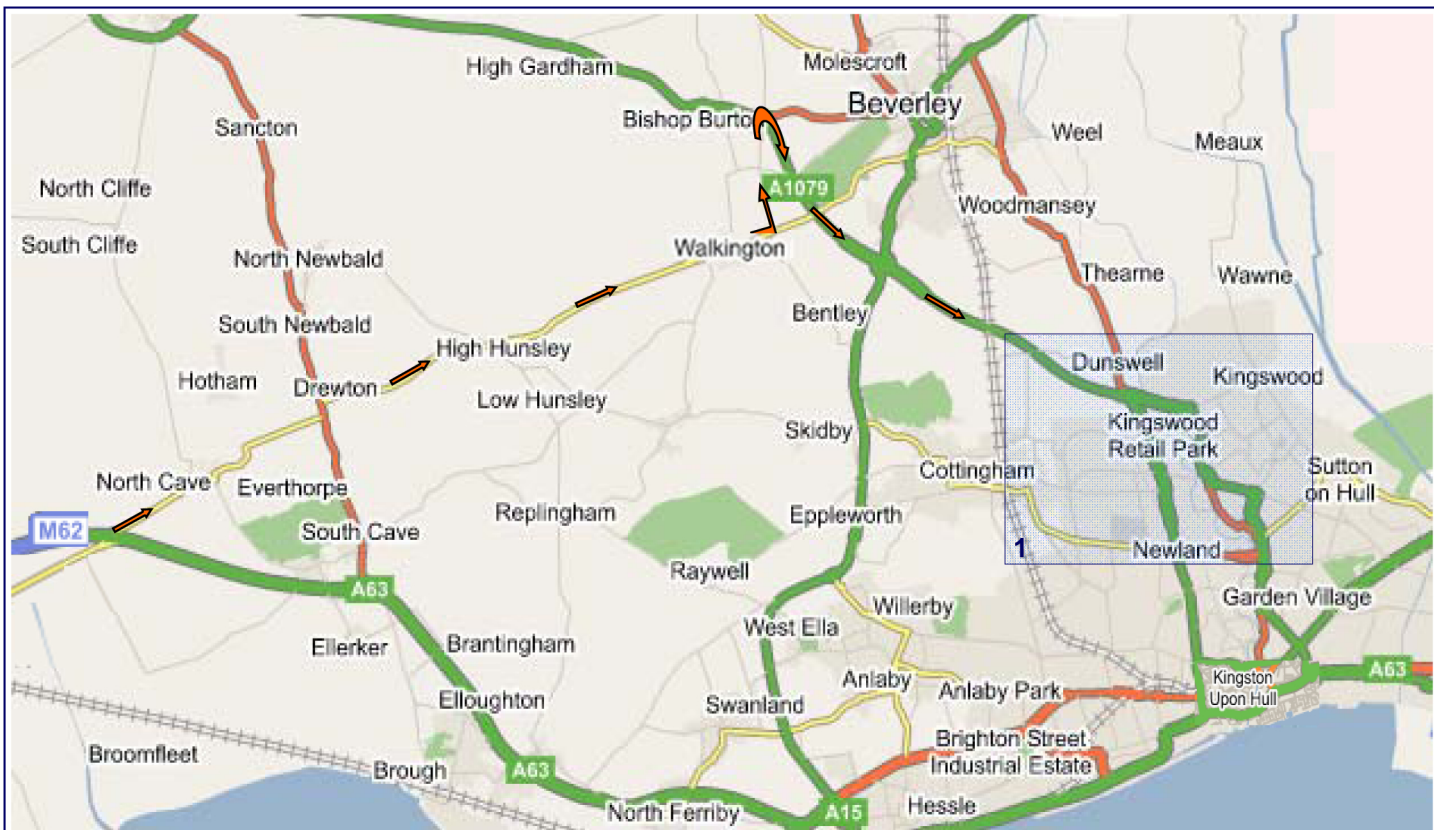

Public Transport

By Rail

Hull Train station is approximately 10 minutes away by taxi

By Air

Humberside Airport is approximately 40 minutes away by taxi

Parking

Parking is available on site

**Enertek
International**
Limited

1 Malmö Road
Sutton Fields
Kingston upon Hull
HU7 0YF
Tel: +44 (0) 1482 877500
Fax: +44 (0) 1482 877501
E-mail: eil@enertek.co.uk
enertekinternational.com

Locator Map