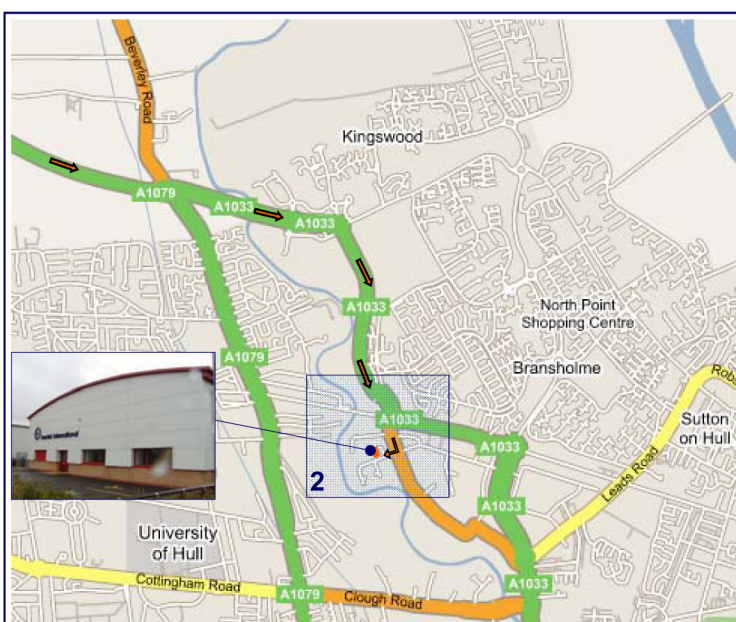

Section Detail 1